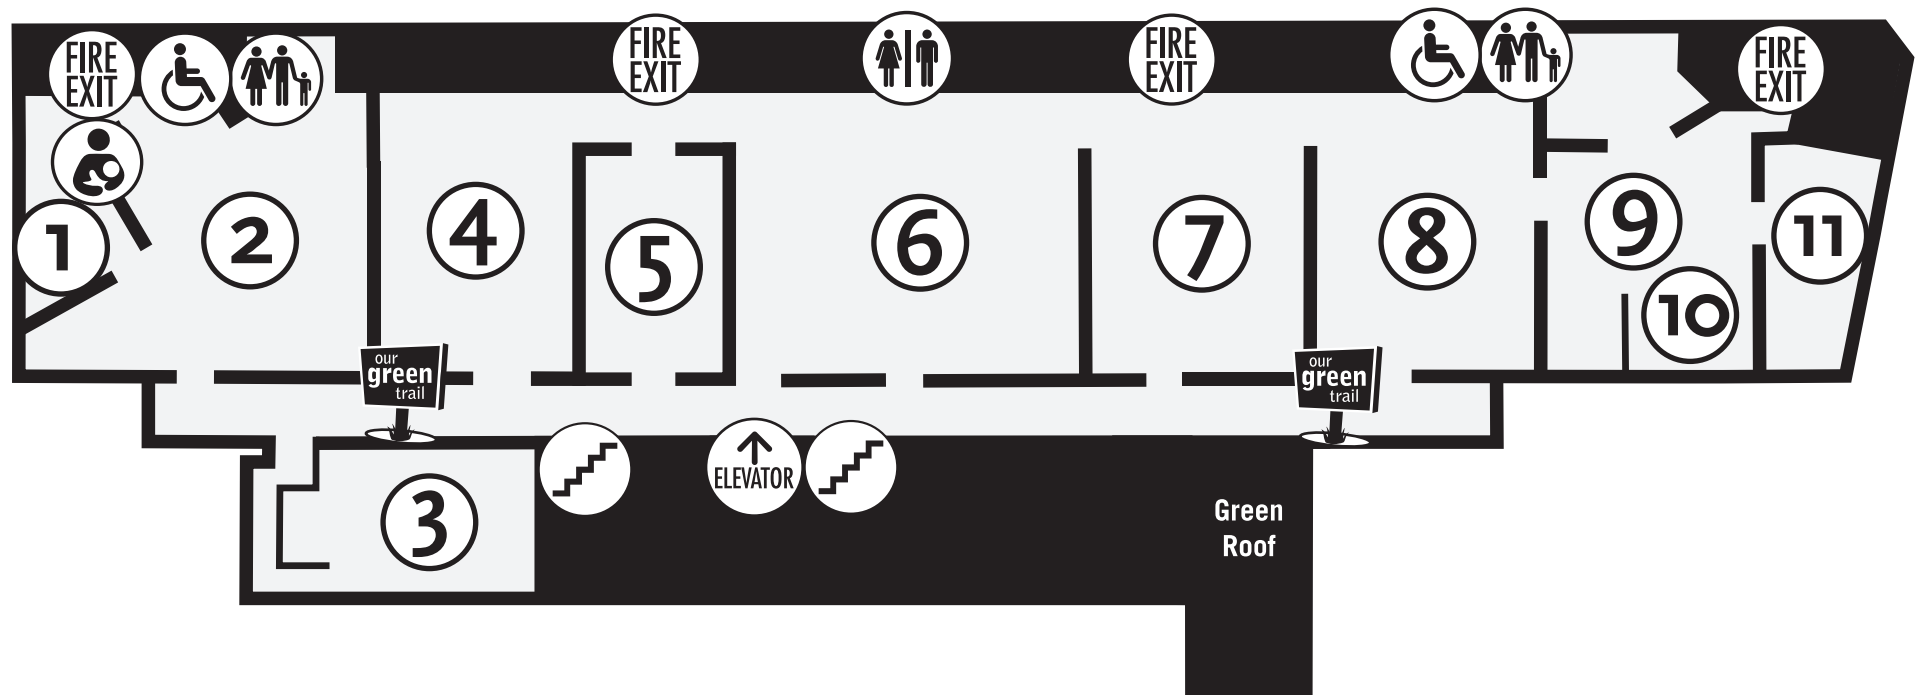

# 2<sup>ND</sup> FLOOR

① Family Resource Room

② PlaySpace (ages 0-3)

③ Kid Power

④ Peep's World

⑤ Countdown

⑥ The Common

⑦ Arthur & Friends

⑧ Special Exhibits

⑨ The Gallery

⑩ Johnny's Workbench

⑪ Art Studio

 Our Green Trail