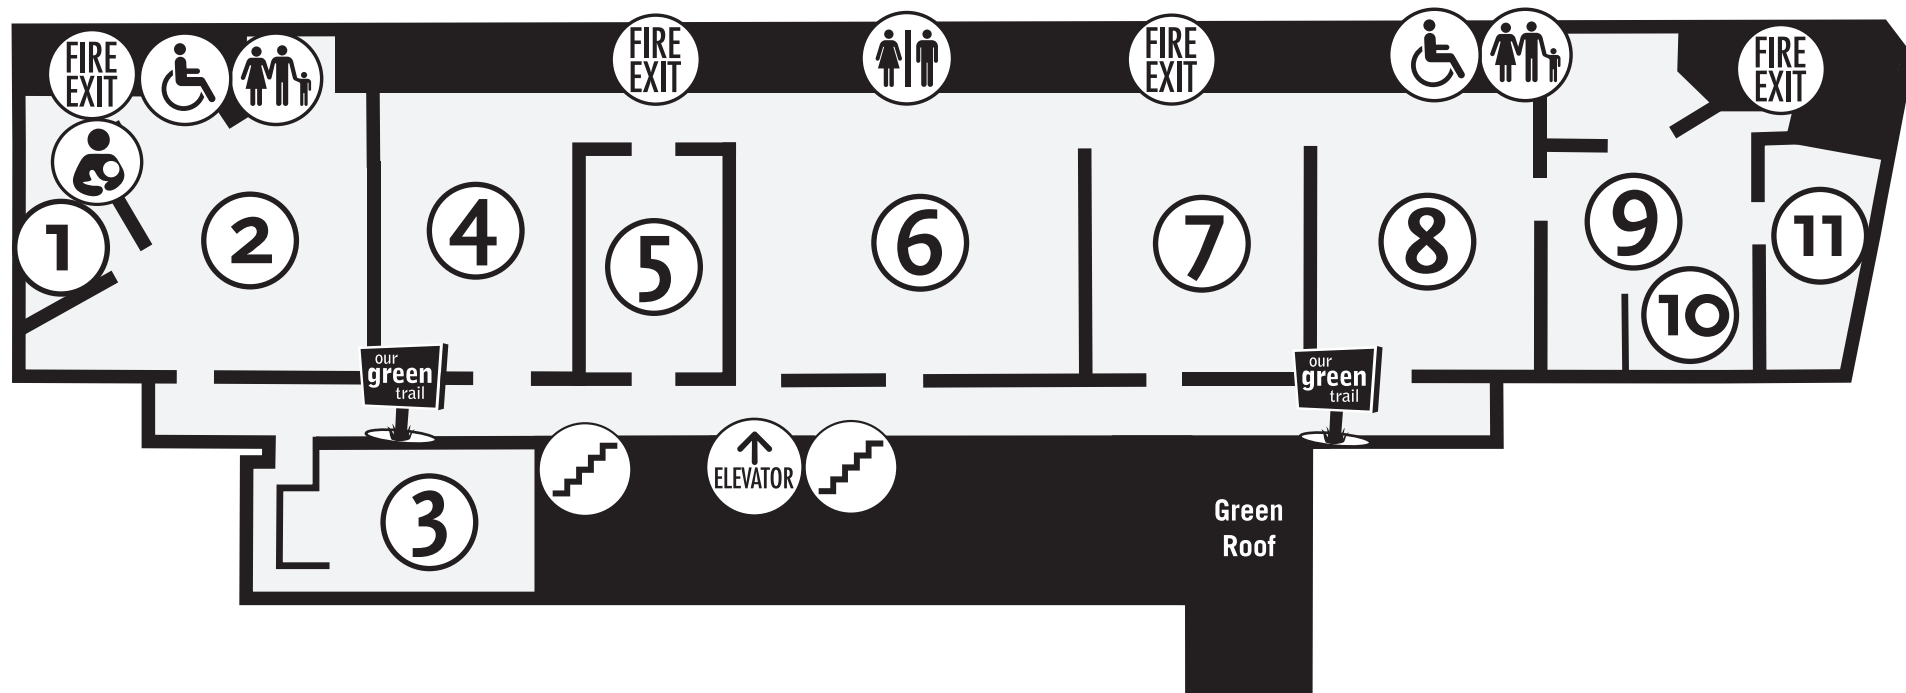

2ND FLOOR

- | | | |
|------------------------|--------------------|---|
| ① Family Resource Room | ⑤ Countdown | ⑨ The Gallery |
| ② PlaySpace (ages 0-3) | ⑥ The Common | ⑩ Johnny's Workbench |
| ③ Kid Power | ⑦ Arthur & Friends | ⑪ Art Studio |
| ④ Peep's World | ⑧ Special Exhibits |  Our Green Trail |