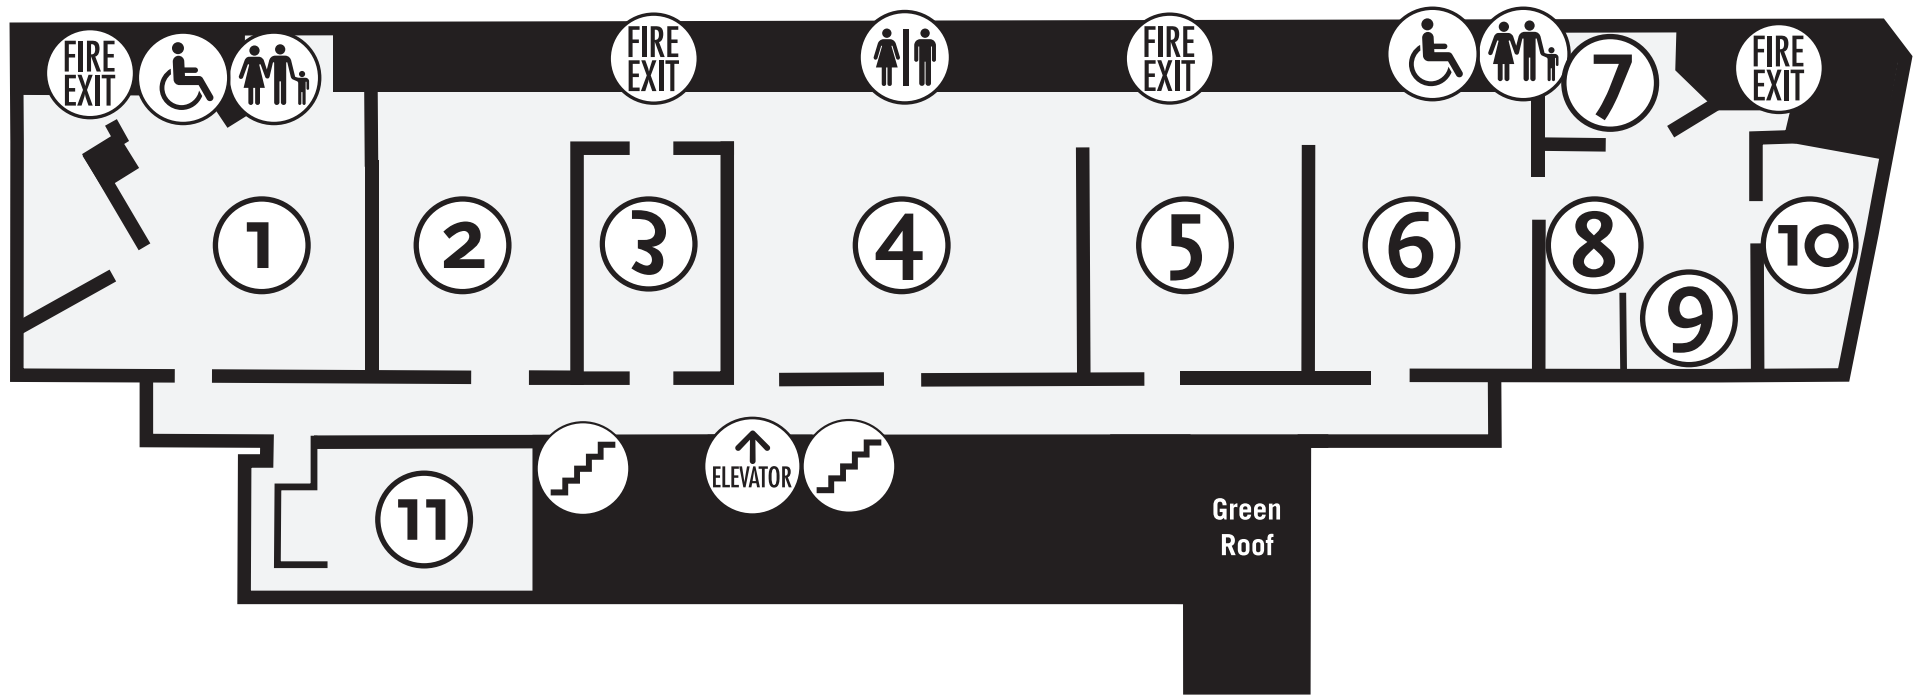

2ND FLOOR

- | | | |
|-----------------------------|--------------------|----------------------|
| ① PlaySpace (ages 0-3) | ⑤ Arthur & Friends | ⑨ Johnny's Workbench |
| ② Peep's World | ⑥ KEVA | ⑩ Art Studio |
| ③ Countdown to Kindergarten | ⑦ STEAM Studio | ⑪ Kid Power |
| ④ The Common | ⑧ The Gallery | |